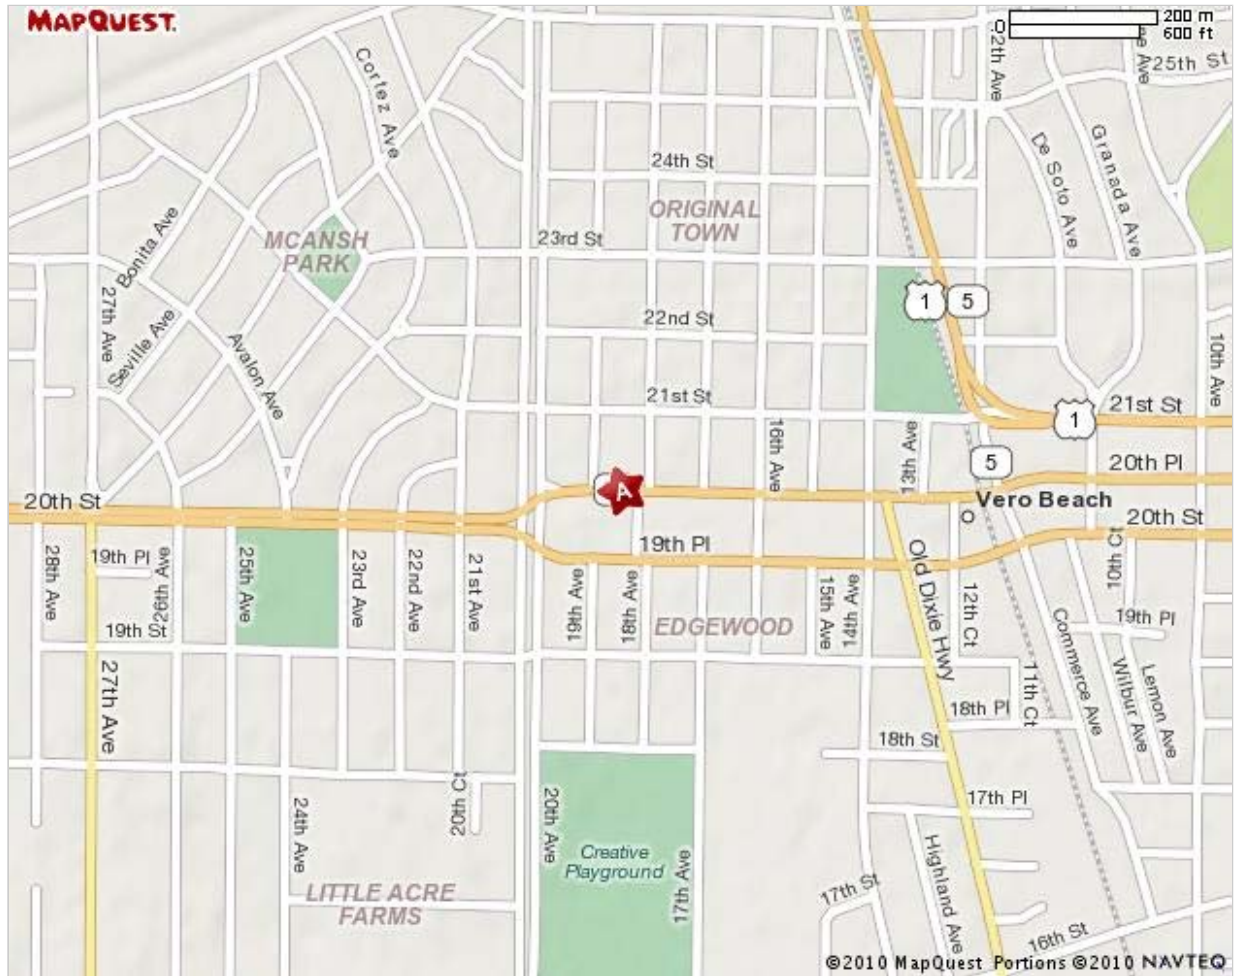

Map of 1835 20th St
Vero Beach, FL 32960-3569

Notes

MBV Vero Beach Location

[All rights reserved. Use subject to License/Copyright](#) | [Map Legend](#)

Directions and maps are informational only. We make no warranties on the accuracy of their content, road conditions or route usability or expeditiousness. You assume all risk of use. MapQuest and its suppliers shall not be liable to you for any loss or delay resulting from your use of MapQuest. Your use of MapQuest means you agree to our [Terms of Use](#)